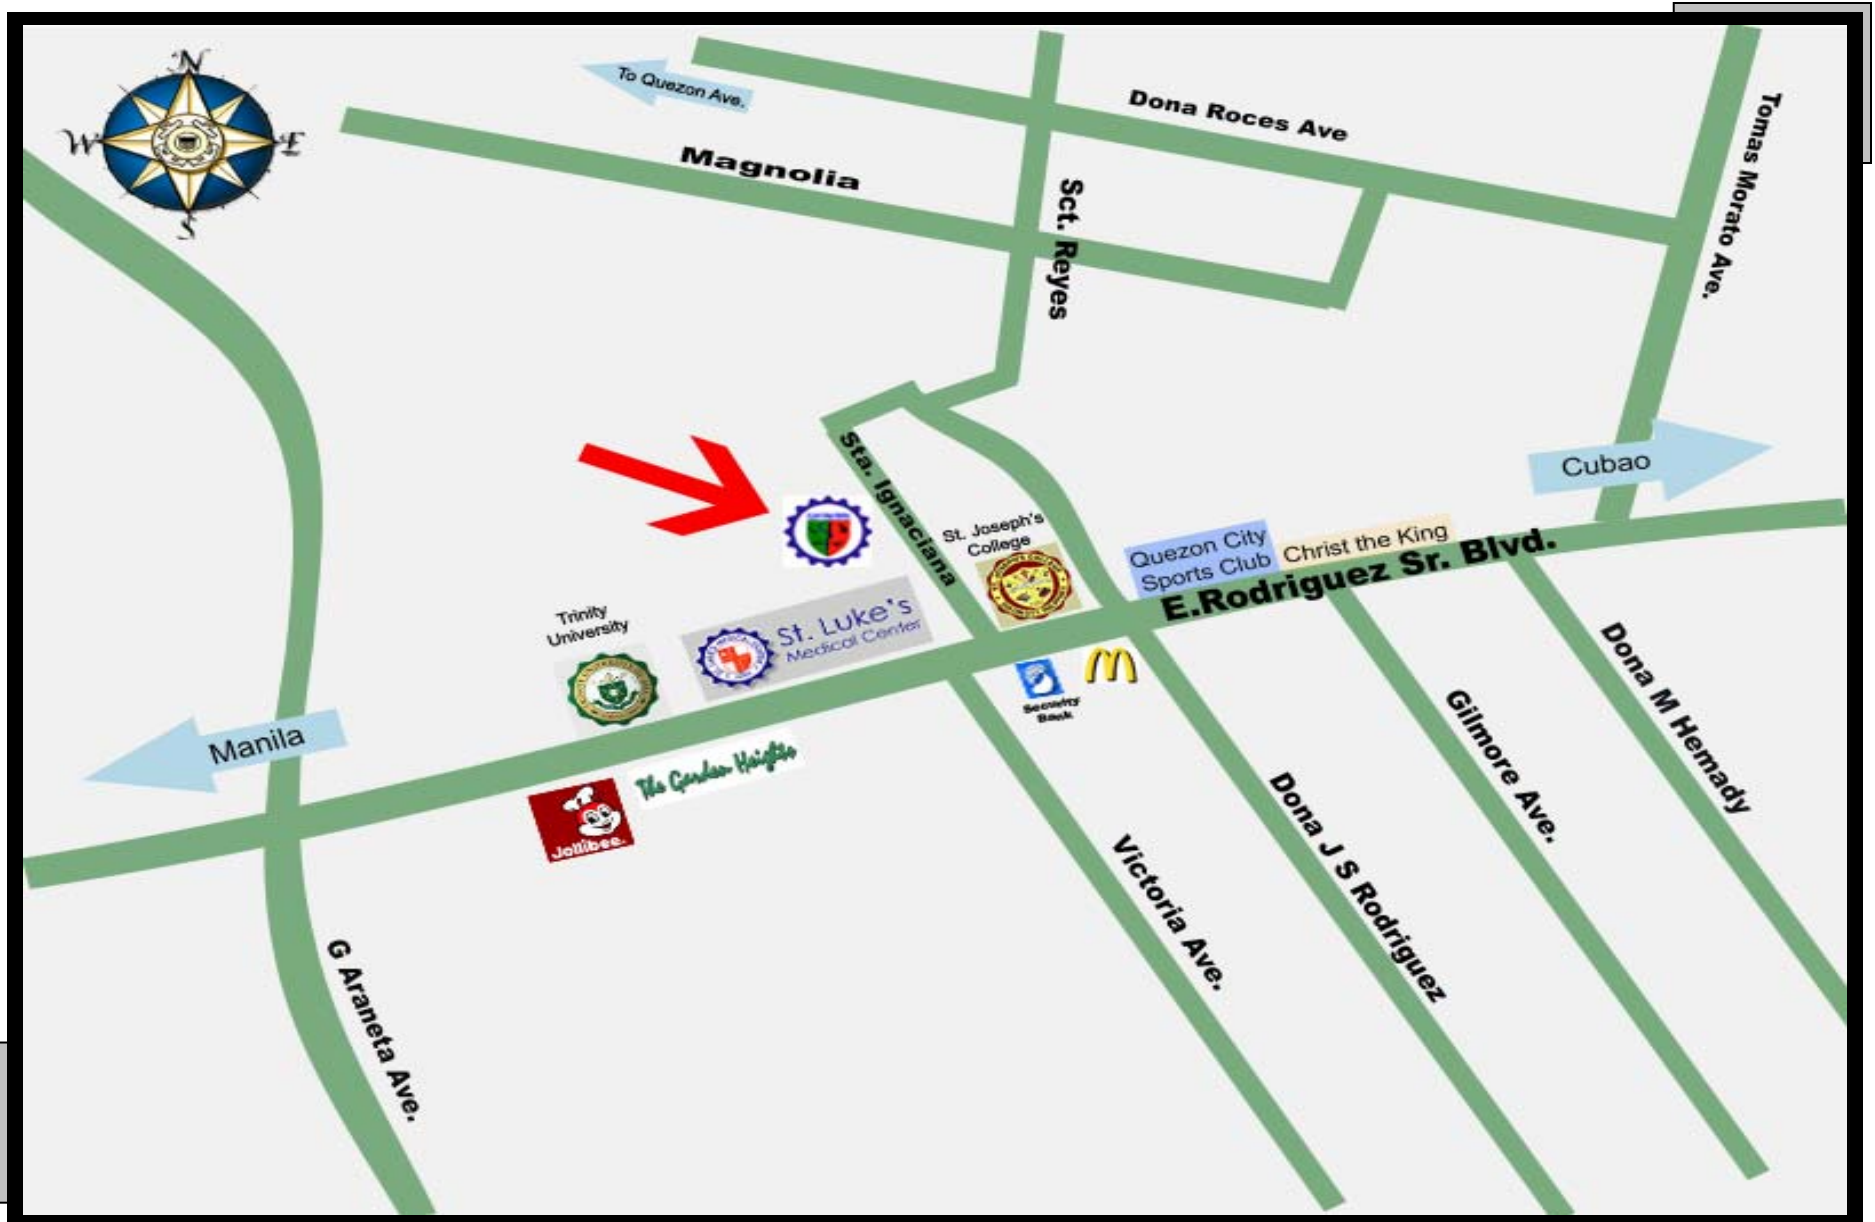

St. Luke's College of Medicine

William H. Quasha Memorial, Inc.

Vicinity Map

St. Luke's College of Medicine

William H. Quasha Memorial, Inc.

How to get to St. Luke's College of Medicine by public transport

From Cubao Area

1. You can ride either an FX or JEEP with a QUIAPO or HARRISON PLAZA Route
2. Get off at E.Rodriguez Blvd. corner Sta. Ignaciana St. just after St. Joseph's College and before St. Luke's Medical Center
3. Walk along Sta. Ignaciana St. St. Luke's College of Medicine is located approximately 265 meters from the corner, to your left.

From Quiapo/Manila Area

1. Ride an FX or JEEP going to Cubao
2. Get off at Security Bank along E.Rodriguez Blvd. in front of St. Joseph's College.
3. Cross E. Rodriguez Blvd. to go to Sta. Ignaciana St
4. Walk along Sta. Ignaciana St. St. Luke's College of Medicine is located approximately 265 meters from the corner, to your left.